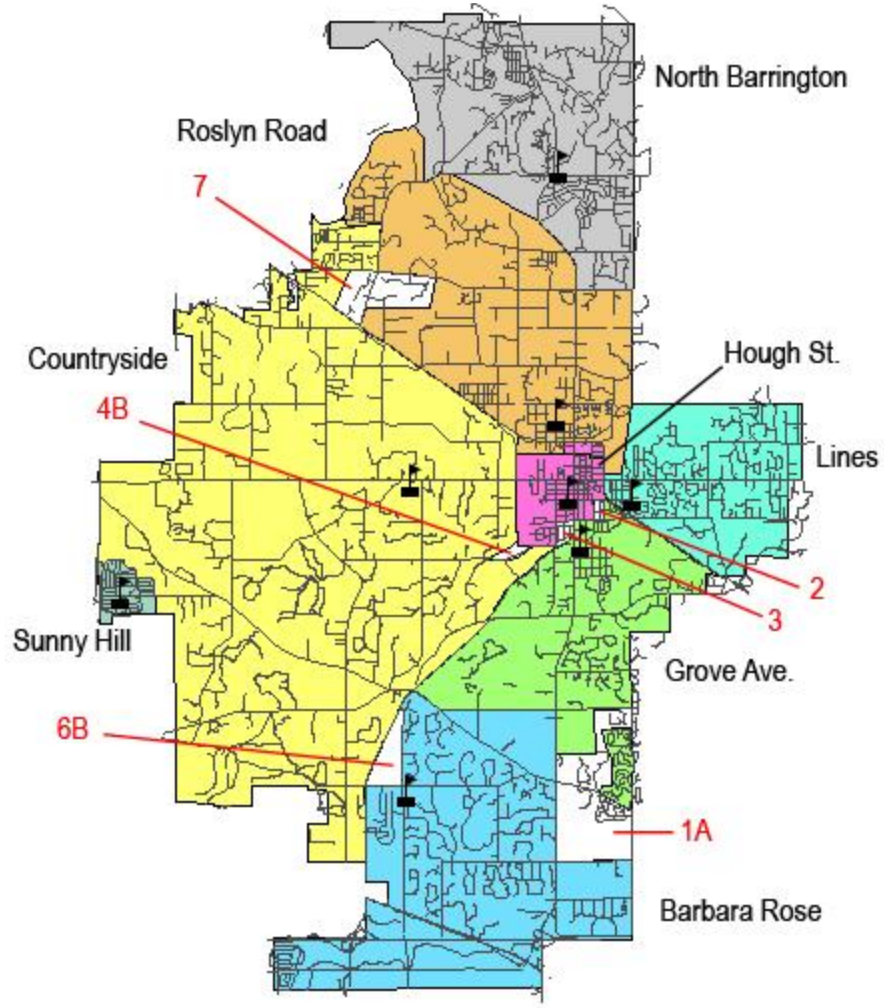

New Attendance Boundaries

1A – North of Mundhank, East of Barrington Rd., South of Palatine Rd.
 from Rose to Grove
 (87 Students)

2 – South Russel St., North of Hillside, East of Summit, West of Prairie
 from Grove to Hough
 (29 Students).

3 – Skyline Area
 South of Hillside, East of Dundee Ave., West of 59
 from Grove to Hough
 (11 Students)

4B – Otis Road Area
 Otis Rd. West to RR tracks –
 from Countryside to Hough
 (5 Students)

7 – Savannah & Pheasant Ridge
 (phase when necessary)
 South of Route 22,
 North of Route 14
 from Countryside to Roslyn
 (34 students)

6B – Woods North
 East of Rt. 59, North of Penny Rd.,
 West of Bartlett Rd.
 from Rose to Countryside
 (50 Students)